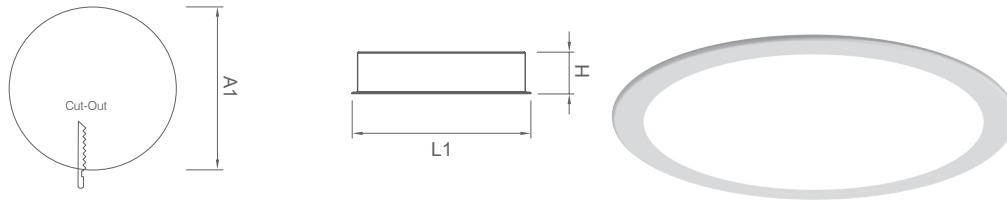

GLOS / Recessed Luminaire

✓ Regular Feature

- Metal Body
- High Diffusion And Transmission Diffuser
- MacAdam 3 Steps Colour Tolerance
- High Performance LED
- High Power Factor, Low TDH Driver

❓ Optional Feature

- Colour Option According RAL Code
- DALI and Other DIM Driver Compability
- Emergency Kit

Luminaire

Power	Luminaire Luminous Flux (lm)*	Luminaire Efficiency	CRI (Ra)	Beam Angle	Dimensions (mm)	
					L1	H
23W	2415	~ 105lm/W	>80	120 °	400	93

- Efficiency based On 4000K Samsung 2835 LED.

🌈 Regular Frame Colour

- RAL 9003 Mat White
- RAL 7016 Mat Anthracite
- RAL 9006 Mat Grey
- RAL 9005 Mat Black

- Colour option with RAL code are available.

According Project ;
Luminaire

- Dimension and length,
- Power consumption per meter can change.
- Adjustable suspension kit and transparent cable will be used for pendant luminaire.

Please call for detail.