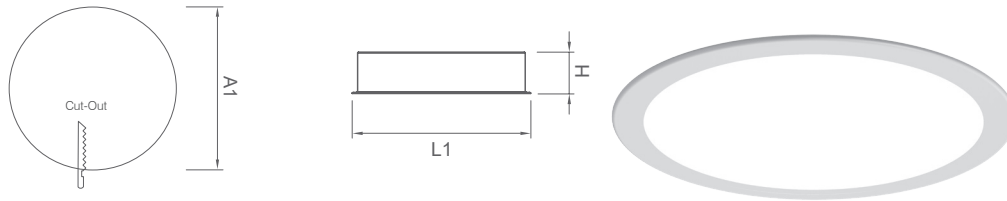

GLOS / Recessed Luminaire

✓ Regular Feature

- Metal Body
- High Diffusion And Transmission Diffuser
- MacAdam 3 Steps Colour Tolerance
- High Performance LED
- High Power Factor, Low TDH Driver

❓ Optional Feature

- Colour Option According RAL Code
- DALI and Other DIM Driver Compability
- Emergency Kit

Luminaire

Power	Luminaire Luminous Flux (lm)*	Luminaire Efficiency	CRI (Ra)	Beam Angle	Dimensions (mm)	
					L1	H
32W	3360	~ 105lm/W	>80	120 °	450	93

- Efficiency based On 4000K Samsung 2835 LED.

🎨 Regular Frame Colour

- RAL 9003 Mat White
- RAL 7016 Mat Anthracite
- RAL 9006 Mat Grey
- RAL 9005 Mat Black

- Colour option with RAL code are available.

According Project ;
Luminaire

- Dimension and length,
- Power consumption per meter can change.
- Adjustable suspension kit and transparent cable will be used for pendant luminaire.

Please call for detail.