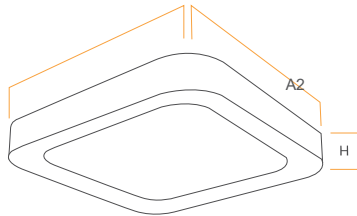

ORBIC V / Surface Mounted, Pendant Luminaire

Various Colour With RAL Code

Regular Feature

- Metal Body
- High Diffusion And Transmission Diffuser
- MacAdam 3 Steps Colour Tolerance
- High Performance LED
- High Power Factor, Low TDH Driver

Optional Feature

- Colour Option According RAL Code
- DALI and Other DIM Driver Compatibility
- Emergency Kit
- Various Dimension According Project

Power	Luminaire Luminous Flux (lm)*	Luminaire Efficiency	CRI (Ra)	Beam Angle	Dimensions (mm)		
					A1	L1	H
50W	5250	~ 105lm/W	>80	120 °	900	900	80

Light Colour Options 2700K 3000K 4000K 6500K

* Efficiency based On 4000K Samsung 2835 LED.

- Standard Suspension Kit Length is 1.5mt.

Regular Frame Colour

- RAL 9003 Mat White
- RAL 9005 Mat Black
- Colour option with RAL code are available.