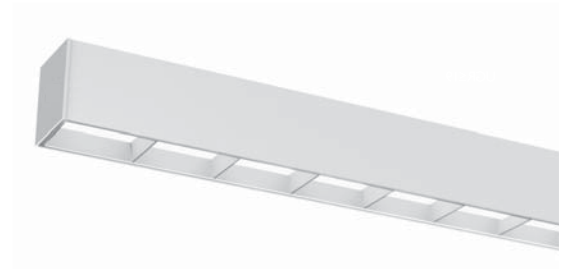

ZEN M louvre / Linear Surface Mounted, Pendant Luminaire

✓ Regular Feature

- Extruded Aluminium Body
- High Diffusion And Transmission Diffuser
- High Performance LED
- MacAdam 3 Steps Colour Tolerance
- High Power Factor, Low TDH Driver

Light Colour Options

Regular Frame Colour

- RAL 9003 Mat White
- RAL 7016 Mat Anthracite
- RAL 9006 Mat Grey
- RAL 9005 Mat Black
- Colour option with RAL code are available.
- Standard Suspension Kit Length is 1.5mt.